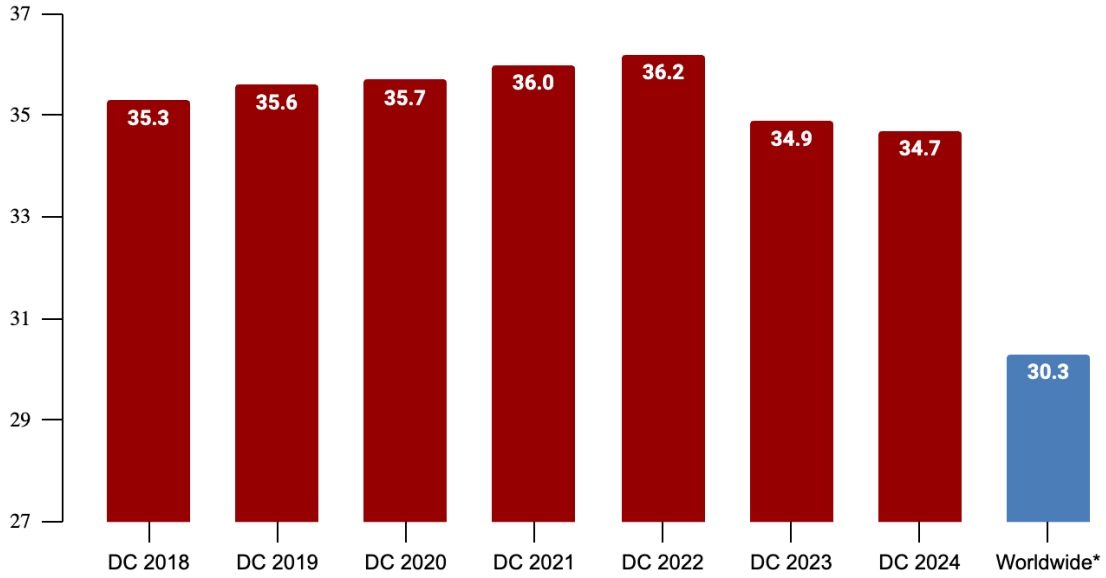

## IB Diploma and Career-related Programme Provisional Results: May 2024 - Discovery College

Discovery College is pleased to announce the IB Diploma results of the Class of 2024. In many areas, these are the College's best set of results to date, including achieving a 100% pass rate for both DP and CP students and they compare favourably with world averages. While we are proud of the results of all our students, we are particularly pleased to announce that Caitlin Wong achieved a perfect score of 45 points.

The graphs and table below show summary information. These are preliminary data and do not reflect the outcomes of any remarks that may be undertaken for individual students and subjects.

Mean number of points for IB Diploma Students

% of Diploma Students achieving more than or equal to 30, 35 and 40 points

	<b>DC (May 2020)</b>	<b>DC (May 2021)</b>	<b>DC (May 2022)</b>	<b>DC (May 2023)</b>	<b>DC (May 2024)</b>	<b>Worldwide *</b>
Number of students entered for the IB Career-related Programme	4	-	3	2	2	n/a
Number of students achieving the IB Career-related Programme	4	-	3	2	2	n/a
Number of students entered for IB Diploma courses				2	4	n/a
Number of students entered for the full IB Diploma	88	90	70	69	70	91,421
Number of students achieving the IB Diploma	86	87	68	66	70	73,149
% of students achieving the IB Diploma	97.70%	96.70%	97.10%	95.60%	100.00%	86.00%
% of students achieving the Bilingual Diploma	19.30%	21.10%	12.90%	12.10%	4.30%	26.80%
Mean points score for all IB Diploma students	35.7	36.0	36.2	34.9	34.7	30.32**
% of students achieving 30+ IB Diploma points	88.60%	92.20%	84.30%	82.60%	80.00%	55.60%
% of students achieving 35+ IB Diploma points	58.00%	65.60%	62.90%	47.80%	51.40%	28.40%
% of students achieving 40+ IB Diploma points	25.00%	25.60%	35.70%	23.20%	17.10%	8.60%
Mean grade for all subjects	5.59	5.65	5.62	5.4	5.3	4.8