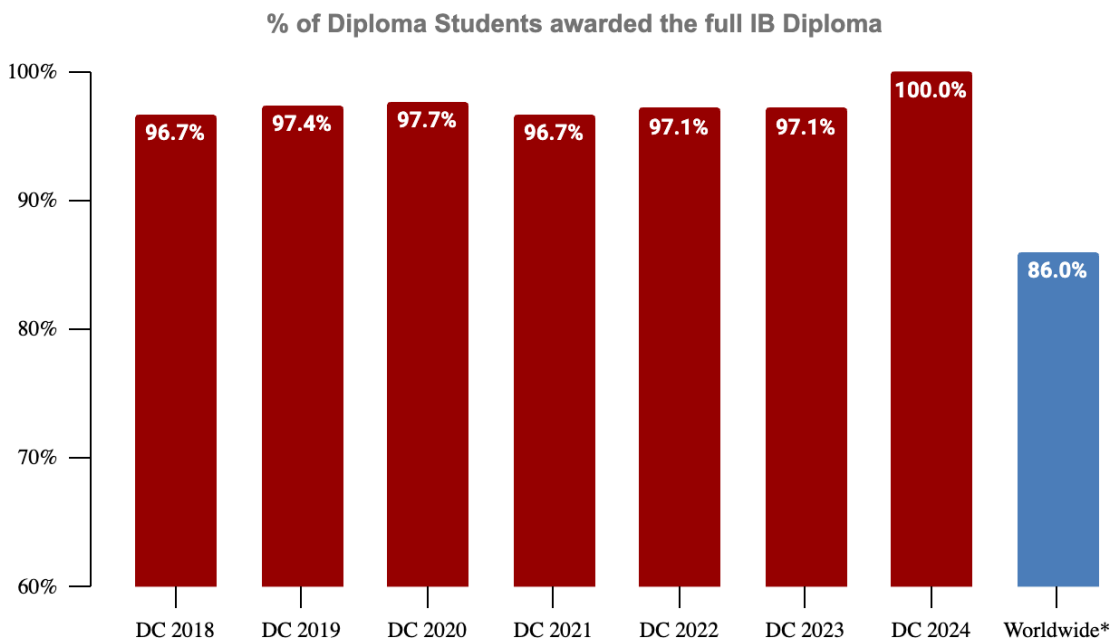

## IB Diploma and Career-related Programme Provisional Results: May 2024 - Discovery College

Discovery College is pleased to announce the IB Diploma results of the Class of 2024. In many areas, these are the College's best set of results to date, including achieving a 100% pass rate for both DP and CP students and they compare favourably with world averages. While we are proud of the results of all our students, we are particularly pleased to announce that Caitlin Wong achieved a perfect score of 45 points.

The graphs and table below show summary information. These are preliminary data and do not reflect the outcomes of any remarks that may be undertaken for individual students and subjects.

Mean number of points for IB Diploma Students

% of Diploma Students achieving more than or equal to 30, 35 and 40 points

	<b>DC (May 2020)</b>	<b>DC (May 2021)</b>	<b>DC (May 2022)</b>	<b>DC (May 2023)</b>	<b>DC (May 2024)</b>	<b>Worldwide *</b>
Number of students entered for the IB Career-related Programme	4	-	3	2	2	n/a
Number of students achieving the IB Career-related Programme	4	-	3	2	2	n/a
Number of students entered for IB Diploma courses				2	4	n/a
Number of students entered for the full IB Diploma	88	90	70	69	70	91,421
Number of students achieving the IB Diploma	86	87	68	66	70	73,149
% of students achieving the IB Diploma	97.70%	96.70%	97.10%	95.60%	100.00%	86.00%
% of students achieving the Bilingual Diploma	19.30%	21.10%	12.90%	12.10%	4.30%	26.80%
Mean points score for all IB Diploma students	35.7	36.0	36.2	34.9	34.7	30.32**
% of students achieving 30+ IB Diploma points	88.60%	92.20%	84.30%	82.60%	80.00%	55.60%
% of students achieving 35+ IB Diploma points	58.00%	65.60%	62.90%	47.80%	51.40%	28.40%
% of students achieving 40+ IB Diploma points	25.00%	25.60%	35.70%	23.20%	17.10%	8.60%
Mean grade for all subjects	5.59	5.65	5.62	5.4	5.3	4.8