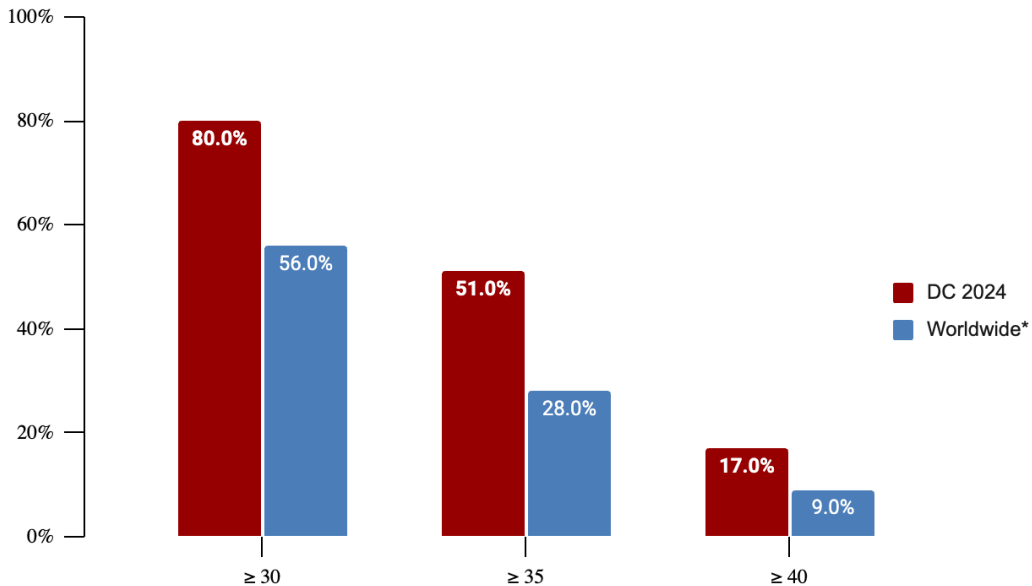

% of Diploma Students achieving more than or equal to 30, 35 and 40 points